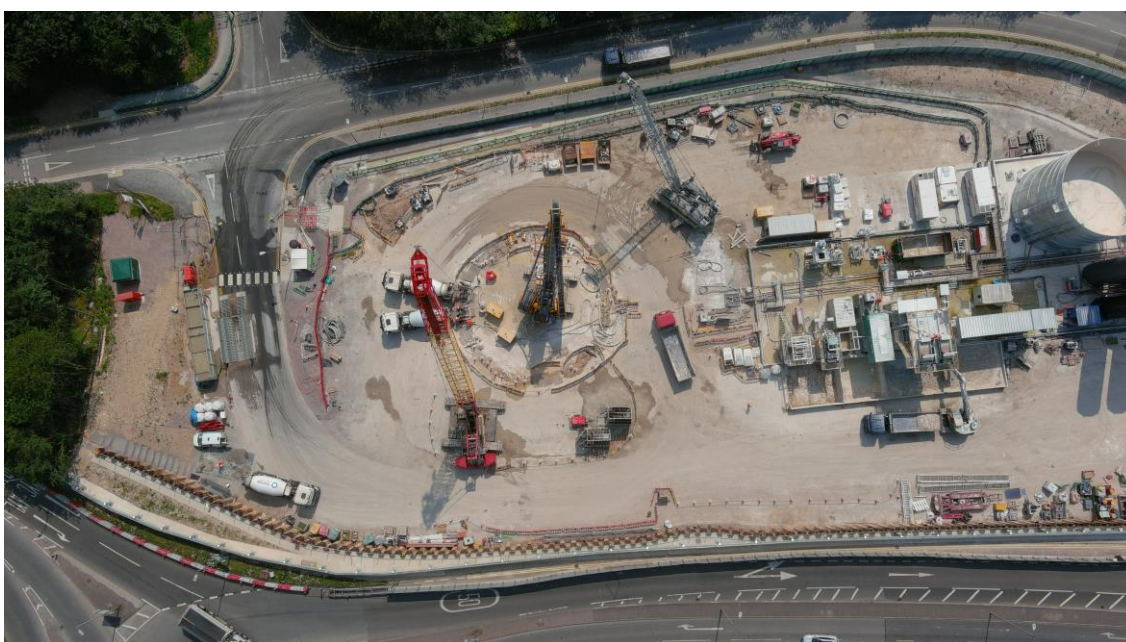

## Amersham Key Design Element Exhibition

This event is an opportunity for you to find out more about the updated design for the Amersham vent shaft building.

**High Speed Two (HS2) is the new high speed railway for Britain.**

### This event

You will be able to:

- talk to our experts about the building design, engineering, construction at the site and the environment,
- view the revised design for the shaft building and landscaping; and
- ask questions about the project